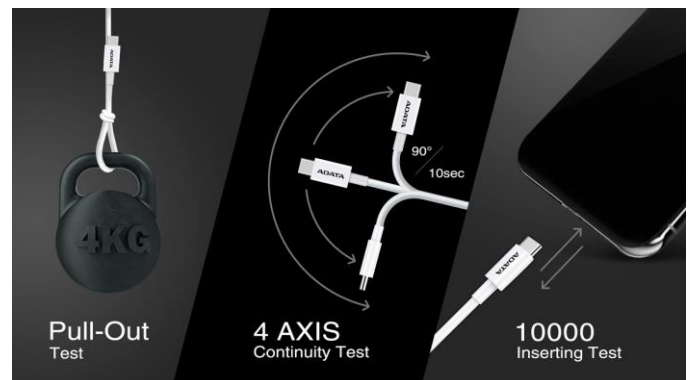

USB-C to Lightning Cable

CHARGE UP FAST

ADATA USB-C to Lightning Cable

Speed things up with the MFi-certified ADATA USB-C to Lightning Cable with Power Delivery 30W support. Charge up your iPhone or iPad in no time! What's more, featuring a robust construction, it's designed to last and provide you with ultimate stability and reliability.

Empowered with Power Delivery

In combination with a 30W Power Delivery fast charger, this cable is able to charge up an iPhone 8 from zero to fifty percent in just thirty minutes, beating out standard Apple USB-A cables by a wide margin.

Tough and Durable

From pulling, bending to continuous unplugging, this cable can take the punishment. It's tested to withstand loads of 4kg for one minute, 10,000 insertion cycles, and constant bending and warping.

Specifications

- Interface: Lightning, USB-C
- Color: Black / White
- Length: 100cm
- Texture: Plastic casing with TPE Cable
- Weight: 26g
- Transfer Speed: 480Mbps
- Power Charging: 2.4A
- Warranty: 1 year